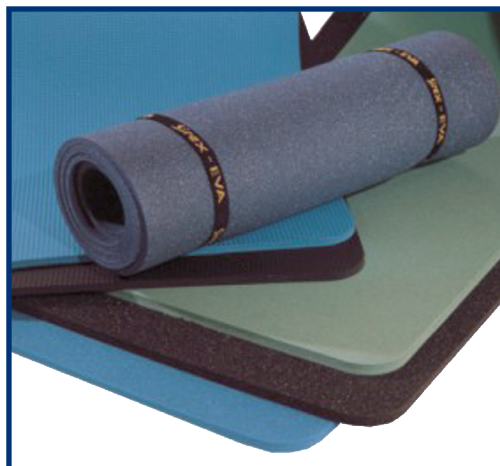

PRODUCT INFORMATION

SIREX® TREKKING/OUTDOOR MATS

SIREX® EVA EXPEDITION MATS

SIREX® EVA Tundra

The mats used by specialists. High-quality mats with excellent insulation, also under extreme cold conditions. Very flexible because of the use of EVA-block foam, durable, comfortable and excellent insulation.

One colour, black or blue, both sides embossed.

Tundra 9-E

- 195 x 50 x 0,9 cm, weight approx. 460 g

Tundra 12-E

- 195 x 50 x 1,2 cm, weight approx. 585 g

Tundra 14-E

- 195 x 50 x 1,4 cm, weight approx. 680 g

SIREX® EVA Nepal 14-S

First-class outdoor mat, made of high quality EVA-block foam in a higher density, very durable and comfortable, excellent insulation under extreme conditions.

- 190 x 60 x 1,4 cm
- weight approx. 800 g
- black

SIREX® K2-Hybrid

A first-class expedition mattress with excellent insulation, also under extreme conditions. The K2-Hybrid is an ultra-light and ultra-compact mattress which is undestroyable (no leaking problems).

- 185 x 60 x 1,8 cm, with 2 eyes
- weight approx. 650 g
- packaging dimensions: 30 x 20 cm
- dark grey