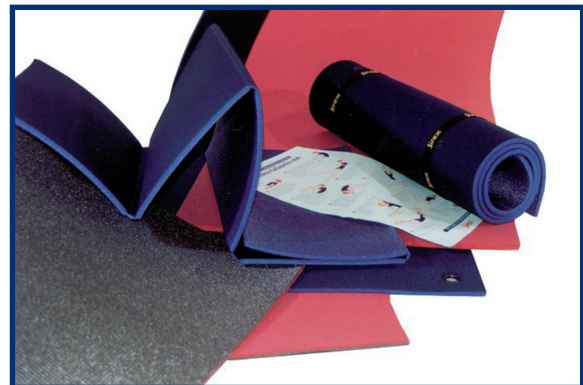

NA-3610-ERAP

- 170 x 60 x 1,0 cm
- anthracite - kiwi green

One colour, one side reinforced with sanitized® PES textile and one side with non-skid film. Extra strong surface, due to higher density foam and textile reinforcement, suitable for school sports and for professional fitness use. The textile makes the mat feel warm and comfortable and is also easy to clean.

Fitness Pro-S*

- 100 x 50 x 0,9 cm
- cobalt blue, lipstick red

Fitness Pro-L*

- 140 x 58 x 0,9 cm - can be rolled or 4x folded
- cobalt blue, red

Two colour combination, one side reinforced with sanitized® polyamide textile and one side with non-skid film. Ultra strong and hygienic surface. High grade fitness mat for long term use at professional fitness studios.

Sani Pro*

- 180 x 70 x 1,0 cm
- black - lipstick red

* All these mats can be delivered with eyelets / logoprint on request.

PRODUCT INFORMATION

SIREX® FITNESS AND FUN

SIREX® YOGA AND PILATES

Pilates roll (1)