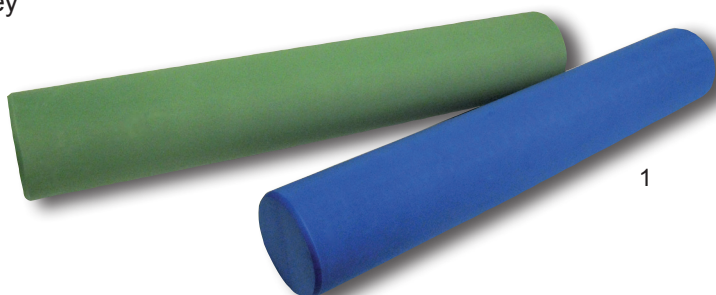

Fitness Pro-S*

- 100 x 50 x 0,9 cm
- cobalt blue, lipstick red

Fitness Pro-L*

- 140 x 58 x 0,9 cm - can be rolled or 4x folded
- cobalt blue, red

Two colour combination, one side reinforced with sanitized® polyamide textile and one side with non-skid film. Ultra strong and hygienic surface. High grade fitness mat for long term use at professional fitness studios.

Sani Pro*

- 180 x 70 x 1,0 cm
- black - lipstick red

* All these mats can be delivered with eyelets / logoprint on request.

PRODUCT INFORMATION

SIREX® FITNESS AND FUN

SIREX® YOGA AND PILATES

Pilates roll (1)

- length 90 cm, ø 15 cm
- blue, green

Yoga mat (2)

- 172 x 60 x 0,4 cm
- soft blue

Yoga mat

- 172 x 60 x 0,35 cm
- cool grey

Yoga carrier band

- 25 mm
- black, white

Yoga bag

- with zipper

Yoga block

- 23 x 9,5 x 7,5 cm
- blue

SIREX® FUN

Specialities for swimming, sport and games

- aquajoggers
- swimming boards "Jet Racer"
- aquanoodle
- aquanoodle connector
- handtrimmers
- swimming float
- floating bridge
- foam block, 4 rolls/hole