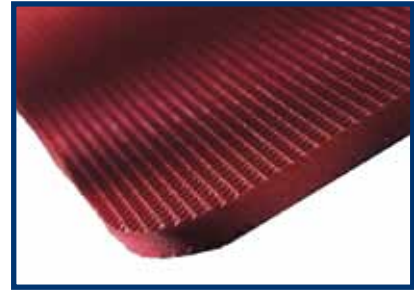

## SIREX® STAR SOUPLESSE MATS

SIREX® STAR Souplesse mats give you comfort and protect the body during exercises.

SIREX® STAR Souplesse mats have following properties:

- reinforced surface
- non skid
- excellent shock absorption
- light weight

Hygiene and durability are of paramount importance. The SIREX® STAR Souplesse mat exceeds these requirements and offer the solution for gymnastics and fitness.

### SIREX® STAR Souplesse and Circle mats

Reinforced mats, non-skid, rounded corners. Allround mat for gym and fitness.

### Properties

- closed-cell: no absorption of water and dirt; no penetration of bacteria
- environmental friendly; free of phthalates, PVC, chlorine and cadmium, non-toxic
- high insulation: comfortable on cold and hard underfloor
- light weight, easy to roll, very comfortable in use
- soft and elastic
- great tensile strength and durable
- skin friendly (conform test RCC Ltd-CH)
- easy to clean and disinfect
- non-skid and flat
- CE certified according to guideline Nr. 93/42/EEC