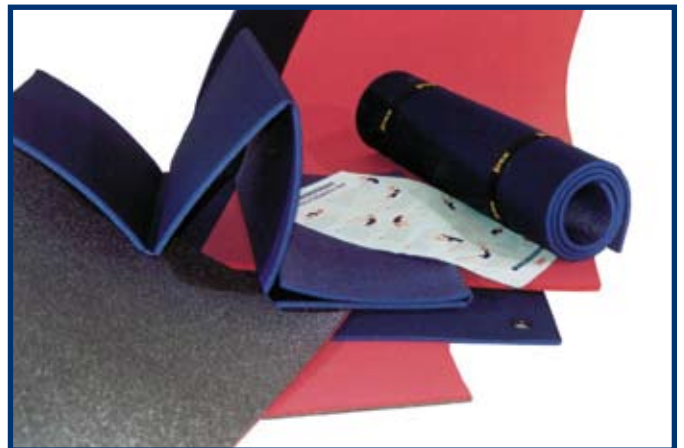

NA-3610-ERAP

- 170 x 60 x 1,0 cm
- anthracite-kiwi green

One colour, one side reinforced with sanitized® PES textile, one side with non-skid film. Extra strong surface, due to higher density foam and textile reinforcement, suitable for school sports and for professional fitness use. The textile makes the mat feel warm and comfortable and is also easy to clean.

Fitness Pro*

- 140 x 58 x 0,9 cm - rolled or folded
- cobalt blue

Two colour combination, one side reinforced with sanitized® polyamide textile, one side with non-skid film. Ultra strong and hygienic surface. High grade fitness mat for long term use at professional fitness studios.

Sani Pro*

- 180 x 70 x 1,0 cm
- black-lipstick red

* All these mats can be delivered with eyelets / logoprint on request.

PRODUCT INFORMATION

SIREX® FITNESS AND FUN

SIREX® STAR THERAPY MATS

A reliable and comfortable therapy mat for wellness and fitness. Excellent insulation, durable and hygienic. Made of high density copolymer foam.