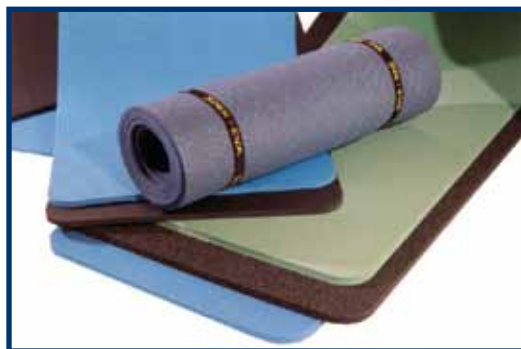

SIREX® EVA MATS TYPE TUNDRA

DESCRIPTION

Trekking mats with versatile possibilities. Lightweight and mid-weight mats, ideal for trekking or backpacking tours. Strong, durable and comfortable.

Mats used by specialists. High-quality mats with an excellent insulation, also under extreme conditions. The SIREX® EVA mat is the solution for the more demanding adventurer.

MATERIAL

- Made of very flexible EVA-block foam with a density of 50 kg/m³
- Closed-cell polyethylene foam with a fine cell structure which provides high insulation
- Both sides embossed with pyramid embossing, for excellent insulation and long durability

Made in The Netherlands

ENVIRONMENT

Environmental friendly PE-foam; free of phthalates, PVC, chlorine and cadmium, non-toxic.

TECHNICAL DETAILS

Type	Size	Weight	Colours
Tundra 9-E	195 x 50 x 0,9 cm - rounded corners	ca. 460 g	black, blue
Tundra 12-E	195 x 50 x 1,2 cm - rounded corners	ca. 585 g	black, blue
Tundra 14-E	195 x 50 x 1,4 cm - rounded corners	ca. 680 g	black, blue

Any information in this document is presented to our best knowledge. All properties are based on individual values and should be considered as a guideline, not as a specification. They are in no way legally binding. Further are applicable the general terms of payment and delivery of Imbema Holland B.V. and her affiliated companies, in which, among others, has been taken a restriction of liability. They are registered on October 15th, 1982 at the district-court in Haarlem, The Netherlands. These can be sent on demand.