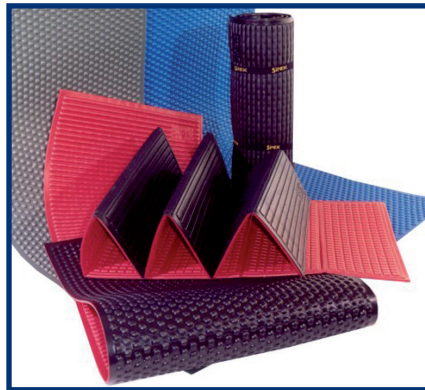

SIREX® THERMOSPECIALS TYPE EASY LIGHT

DESCRIPTION

Trekking mats with versatile possibilities. Lightweight mat, ideal for trekking or backpacking tours. Strong, durable and comfortable.

MATERIAL

- Lightweight, closed-cell polyethylene foam with high insulation
- High-quality thermformed mat with logo imprint
- One side rills for non-skid surface and air circulation which keeps you dry, warm and provides for more comfort.
- One side squares which prevent sliding
- Very compact mat, 9 x folded

Made in The Netherlands

ENVIRONMENT

Environmental friendly PE-foam; free of phthalates, PVC, chlorine and cadmium, non-toxic.

TECHNICAL DETAILS

Plain size..... 185 x 55 x 1,0 cm
Folded size..... 55 x 18,5 x 10 cm
Weight..... approx. 340 g
Colours..... black - blue