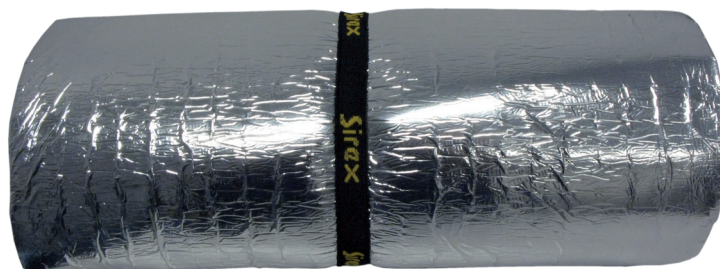

SIREX® OUTDOOR MATS TYPE 630 ALU-PERFO LIGHT XXL MAT

DESCRIPTION

Trekking mats with versatile possibilities. Lightweight mat, ideal for trekking or backpacking tours. Strong, durable and comfortable.

MATERIAL

- Closed polyaluminium foil top layer
- Sustainable physically cross-linked PE-foam, perforated
- Extreme cold isolation
- Very lightweight, suitable for every surface
- Heat reflecting
- Water repellent

Made in The Netherlands.

ENVIRONMENT

Environmental friendly PE-foam; free of phthalates, PVC, chlorine and cadmium, non-toxic.

TECHNICAL DETAILS

Size..... 220 x 140 x 0,3 cm
Weight..... ca. 350 g
Colour..... anthracite

Any information in this document is presented to our best knowledge. All properties are based on individual values and should be considered as a guideline, not as a specification. They are in no way legally binding. Further are applicable the general terms of payment and delivery of Imbema Holland B.V. and her affiliated companies, in which, among others, has been taken a restriction of liability. They are registered on October 15th, 1982 at the district-court in Haarlem, The Netherlands. These can be sent on demand.

imbema kunststofchemie

Sirex®

Imbema Kunststofchemie B.V.
Nijverheidsweg 5-7
Postbus 160 NL-2000 AD Haarlem
T +31 (0)23 517 24 24
F +31 (0)23 532 65 21
info@imbemakunststofchemie.nl
www.sirex.nl

Een onderneming van de Imbema Groep.

Filiaal Duitsland / Niederlassung Deutschland
Gerokstraße 10, D-70806 Kornwestheim
Postfach 1947, D-70799 Kornwestheim
T +49 (0)7154-3091
F +49 (0)7154-24714
sales@imbema.de
www.imbema.de

Ein Unternehmen der Imbema Gruppe.